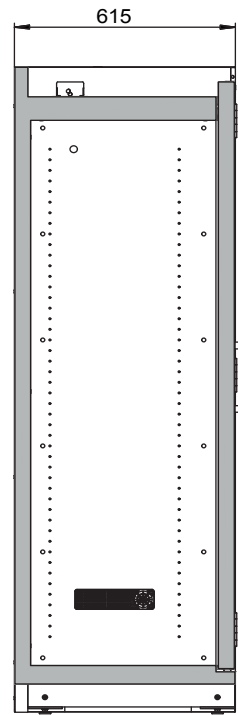

#### Dimensions

<b>Width (external)</b>	893 mm
<b>Depth (external)</b>	615 mm
<b>Height (external)</b>	1953 mm
<b>Width (internal)</b>	750 mm
<b>Depth (internal)</b>	522 mm
<b>Height (internal)</b>	1647 mm

#### Weight / Load

<b>Weight without interior equipment</b>	343 kg
<b>Distributed load</b>	654 kg/m <sup>2</sup>
<b>Maximum load</b>	600 kg

#### General Information

<b>Number of doors</b>	2
<b>Door opening angle</b>	89.50°
<b>Depth with open doors</b>	1015 mm
<b>Interior grid dimension</b>	32 mm
<b>Entry width transport base</b>	820 mm
<b>Entry height transport base</b>	90 mm
<b>Customs tariff number</b>	94032080

Front view

Side view

Top view