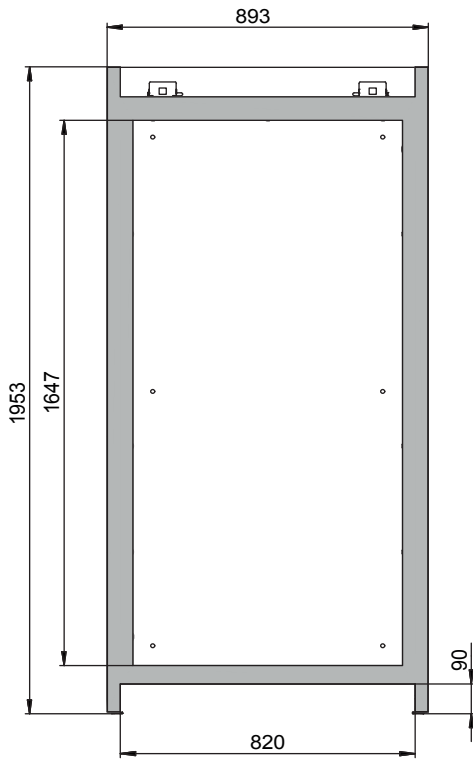

#### Dimensions

<b>Width (external)</b>	893 mm
<b>Depth (external)</b>	615 mm
<b>Height (external)</b>	1953 mm
<b>Width (internal)</b>	750 mm
<b>Depth (internal)</b>	522 mm
<b>Height (internal)</b>	1647 mm

#### Weight / Load

<b>Weight without interior equipment</b>	343 kg
<b>Distributed load</b>	654 kg/m <sup>2</sup>
<b>Maximum load</b>	600 kg

#### General Information

<b>Number of doors</b>	2
<b>Door opening angle</b>	89.50°
<b>Depth with open doors</b>	1015 mm
<b>Interior grid dimension</b>	32 mm
<b>Entry width transport base</b>	820 mm
<b>Entry height transport base</b>	90 mm
<b>Customs tariff number</b>	94032080

Front view

Side view

Top view