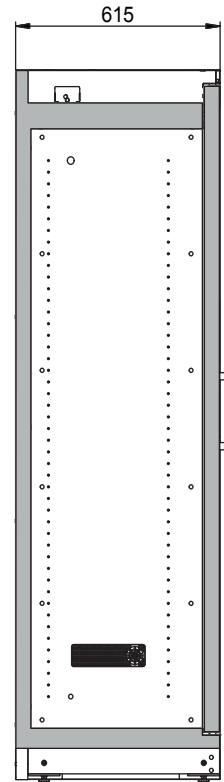

**Dimensions**

<b>Width (external)</b>	599 mm
<b>Depth (external)</b>	615 mm
<b>Height (external)</b>	1953 mm
<b>Width (internal)</b>	450 mm
<b>Depth (internal)</b>	522 mm
<b>Height (internal)</b>	1647 mm

The available internal dimensions can vary depending on the interior equipment package.

**Weight / Load**

<b>Weight without interior equipment</b>	265 kg
<b>Distributed load</b>	894 kg/m <sup>2</sup>
<b>Maximum load</b>	600 kg

**General Information**

<b>Number of doors</b>	1
<b>Door opening angle</b>	89.40°
<b>Depth with open doors</b>	1128 mm
<b>Interior grid dimension</b>	32 mm
<b>Entry width transport base</b>	526 mm
<b>Entry height transport base</b>	90 mm
<b>Customs tariff number</b>	94032080

Front view

Side view

Top view

Diagram shows left-hinged door. Dimensions are identical for a right-hinged fitting.