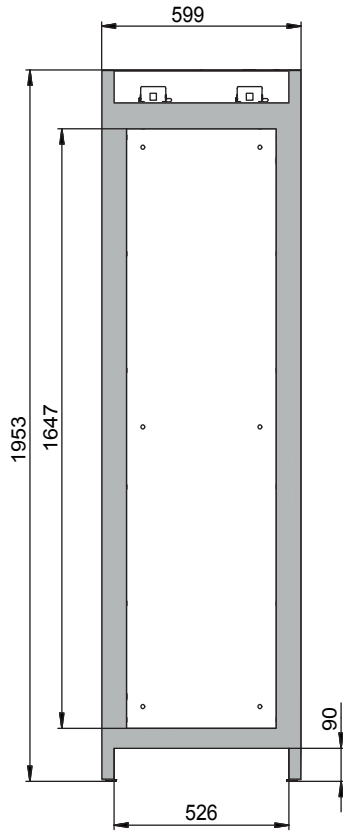

**Dimensions**

<b>Width (external)</b>	599 mm
<b>Depth (external)</b>	615 mm
<b>Height (external)</b>	1953 mm
<b>Width (internal)</b>	450 mm
<b>Depth (internal)</b>	522 mm
<b>Height (internal)</b>	1647 mm

The available internal dimensions can vary depending on the interior equipment package.

**Weight / Load**

<b>Weight without interior equipment</b>	265 kg
<b>Distributed load</b>	894 kg/m <sup>2</sup>
<b>Maximum load</b>	600 kg

**General Information**

<b>Number of doors</b>	1
<b>Door opening angle</b>	89.40°
<b>Depth with open doors</b>	1128 mm
<b>Interior grid dimension</b>	32 mm
<b>Entry width transport base</b>	526 mm
<b>Entry height transport base</b>	90 mm
<b>Customs tariff number</b>	94032080

Front view

Side view

Top view

Diagram shows left-hinged door. Dimensions are identical for a right-hinged fitting.