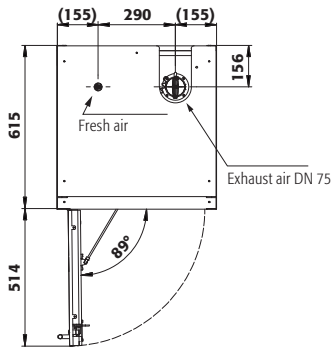

**Dimensions**

<b>Width (external)</b>	599 mm
<b>Depth (external)</b>	615 mm
<b>Height (external)</b>	1953 mm
<b>Width (internal)</b>	450 mm
<b>Depth (internal)</b>	522 mm
<b>Height (internal)</b>	1647 mm

The available internal dimensions can vary depending on the interior equipment package.

**Weight / Load**

<b>Weight without interior equipment</b>	265 kg
<b>Distributed load</b>	894 kg/m <sup>2</sup>
<b>Maximum load</b>	600 kg

**General Information**

<b>Number of doors</b>	1
<b>Door opening angle</b>	89.40°
<b>Depth with open doors</b>	1128 mm
<b>Interior grid dimension</b>	32 mm
<b>Entry width transport base</b>	526 mm
<b>Entry height transport base</b>	90 mm
<b>Customs tariff number</b>	94032080

Front view

Side view

Top view

Diagram shows left-hinged door. Dimensions are identical for a right-hinged fitting.