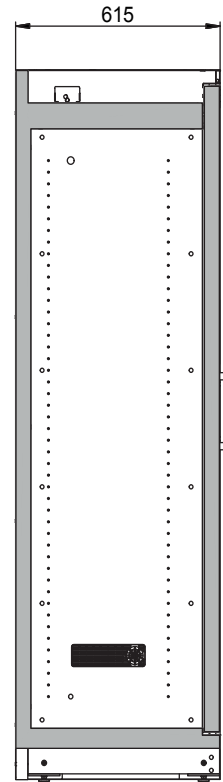

**Dimensions**

<b>Width (external)</b>	599 mm
<b>Depth (external)</b>	615 mm
<b>Height (external)</b>	1953 mm
<b>Width (internal)</b>	450 mm
<b>Depth (internal)</b>	522 mm
<b>Height (internal)</b>	1647 mm

The available internal dimensions can vary depending on the interior equipment package.

**Weight / Load**

<b>Weight without interior equipment</b>	265 kg
<b>Distributed load</b>	894 kg/m <sup>2</sup>
<b>Maximum load</b>	600 kg

**General Information**

<b>Number of doors</b>	1
<b>Door opening angle</b>	89.40°
<b>Depth with open doors</b>	1128 mm
<b>Interior grid dimension</b>	32 mm
<b>Entry width transport base</b>	526 mm
<b>Entry height transport base</b>	90 mm
<b>Customs tariff number</b>	94032080

Front view

Side view

Top view

Diagram shows left-hinged door. Dimensions are identical for a right-hinged fitting.