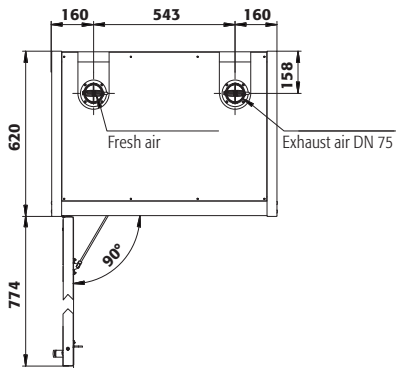

#### Dimensions

Width (external)	864 mm
Depth (external)	620 mm
Height (external)	1947 mm
Width (internal)	750 mm
Depth (internal)	519 mm
Height (internal)	1626 mm

The available internal dimensions can vary depending on the interior equipment package.

#### General Information

Number of doors	1
Door opening angle	90.00°
Depth with open doors	1394 mm
Interior grid dimension	32 mm
Entry width transport base	1088 mm
Entry height transport base	90 mm
Customs tariff number	94032080

Front view

Side view

Top view

Diagram shows left-hinged door. Dimensions are identical for a right-hinged fitting.