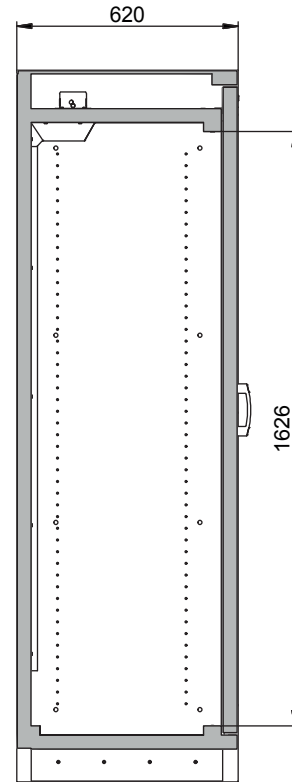

#### Dimensions

Width (external)	864 mm
Depth (external)	620 mm
Height (external)	1947 mm
Width (internal)	750 mm
Depth (internal)	519 mm
Height (internal)	1626 mm

The available internal dimensions can vary depending on the interior equipment package.

#### Weight / Load

Weight without interior equipment	195 kg
Distributed load	568 kg/m <sup>2</sup>
Maximum load	600 kg

#### General Information

Number of doors	1
Door opening angle	90.00°
Depth with open doors	1394 mm
Interior grid dimension	32 mm
Entry width transport base	1088 mm
Entry height transport base	90 mm
Customs tariff number	94032080

Front view

Side view

Top view

Diagram shows left-hinged door. Dimensions are identical for a right-hinged fitting.