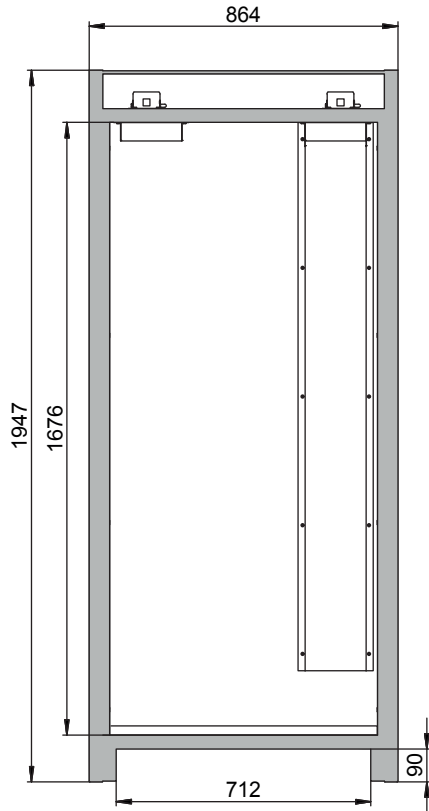

#### Dimensions

Width (external)	864 mm
Depth (external)	620 mm
Height (external)	1947 mm
Width (internal)	750 mm
Depth (internal)	519 mm
Height (internal)	1626 mm

The available internal dimensions can vary depending on the interior equipment package.

#### Weight / Load

Weight without interior equipment	195 kg
Distributed load	568 kg/m <sup>2</sup>
Maximum load	600 kg

#### General Information

Number of doors	1
Door opening angle	90.00°
Depth with open doors	1394 mm
Interior grid dimension	32 mm
Entry width transport base	1088 mm
Entry height transport base	90 mm
Customs tariff number	94032080

Front view

Side view

Top view

Diagram shows left-hinged door. Dimensions are identical for a right-hinged fitting.