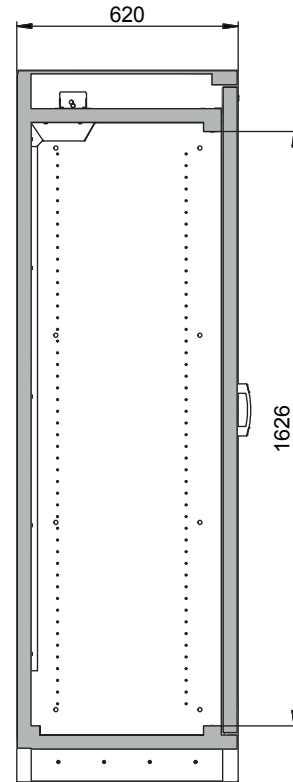

#### Dimensions

Width (external)	864 mm
Depth (external)	620 mm
Height (external)	1947 mm
Width (internal)	750 mm
Depth (internal)	519 mm
Height (internal)	1626 mm

The available internal dimensions can vary depending on the interior equipment package.

#### Weight / Load

Weight without interior equipment	195 kg
Distributed load	568 kg/m <sup>2</sup>
Maximum load	600 kg

#### General Information

Number of doors	1
Door opening angle	90.00°
Depth with open doors	1394 mm
Interior grid dimension	32 mm
Entry width transport base	1088 mm
Entry height transport base	90 mm
Customs tariff number	94032080

Front view

Side view

Top view

Diagram shows left-hinged door. Dimensions are identical for a right-hinged fitting.