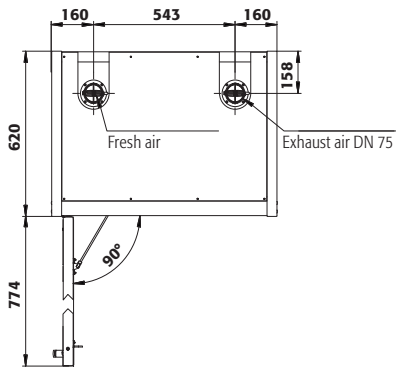

#### Dimensions

Width (external)	864 mm
Depth (external)	620 mm
Height (external)	1947 mm
Width (internal)	750 mm
Depth (internal)	519 mm
Height (internal)	1626 mm

The available internal dimensions can vary depending on the interior equipment package.

#### General Information

Number of doors	1
Door opening angle	90.00°
Depth with open doors	1394 mm
Interior grid dimension	32 mm
Entry width transport base	1088 mm
Entry height transport base	90 mm
Customs tariff number	94032080

Front view

Side view

Top view

Diagram shows left-hinged door. Dimensions are identical for a right-hinged fitting.