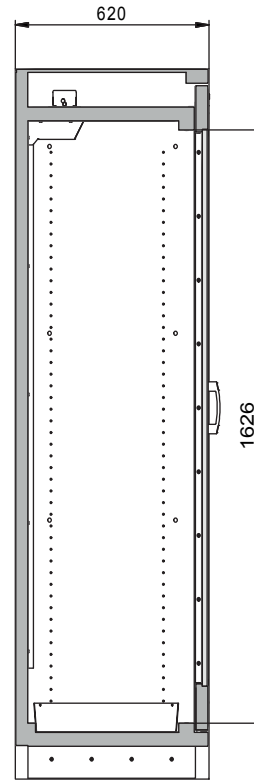

Dimensions

Width (external)	864 mm
Depth (external)	620 mm
Height (external)	1947 mm
Width (internal)	750 mm
Depth (internal)	519 mm
Height (internal)	1626 mm

The available internal dimensions can vary depending on the interior equipment package.

Weight / Load

Weight without interior equipment	212 kg
Distributed load	531 kg/m ²
Maximum load	600 kg

Ventilation

Extraction air	75 DN
minimum exhaust air quantity 10 times	6 m ³ /h
Pressure drop inside the cabinet	10 Pa

Number of doors	1
Door opening angle	90.00°
Depth with open doors	1394 mm
Interior grid dimension	32 mm
Entry width transport base	788 mm
Entry height transport base	90 mm
Customs tariff number	94032080

Front view

Side view

Top view