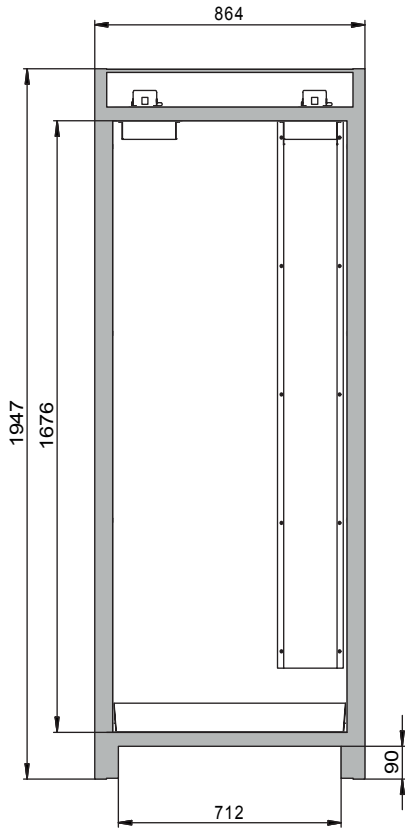

Dimensions

Width (external)	864 mm
Depth (external)	620 mm
Height (external)	1947 mm
Width (internal)	750 mm
Depth (internal)	519 mm
Height (internal)	1626 mm

The available internal dimensions can vary depending on the interior equipment package.

Weight / Load

Weight without interior equipment	212 kg
Distributed load	531 kg/m ²
Maximum load	600 kg

Ventilation

Extraction air	75 DN
minimum exhaust air quantity 10 times	6 m ³ /h
Pressure drop inside the cabinet	10 Pa

Number of doors	1
Door opening angle	90.00°
Depth with open doors	1394 mm
Interior grid dimension	32 mm
Entry width transport base	788 mm
Entry height transport base	90 mm
Customs tariff number	94032080

Front view

Side view

Top view