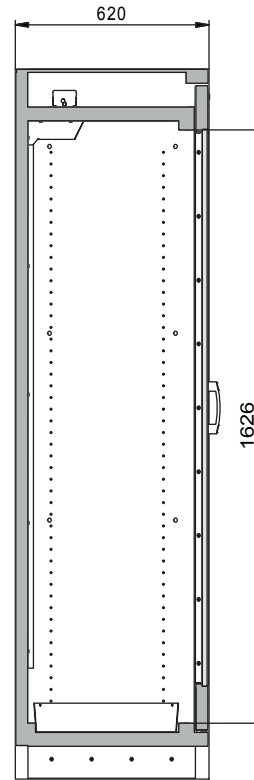

#### Dimensions

Width (external)	864 mm
Depth (external)	620 mm
Height (external)	1947 mm
Width (internal)	750 mm
Depth (internal)	519 mm
Height (internal)	1626 mm

The available internal dimensions can vary depending on the interior equipment package.

#### Weight / Load

Weight without interior equipment	212 kg
Distributed load	531 kg/m <sup>2</sup>
Maximum load	600 kg

#### General Information

Number of doors	1
Door opening angle	90.00°
Depth with open doors	1394 mm
Interior grid dimension	32 mm
Entry width transport base	788 mm
Entry height transport base	90 mm
Customs tariff number	94032080

Front view

Side view

Top view