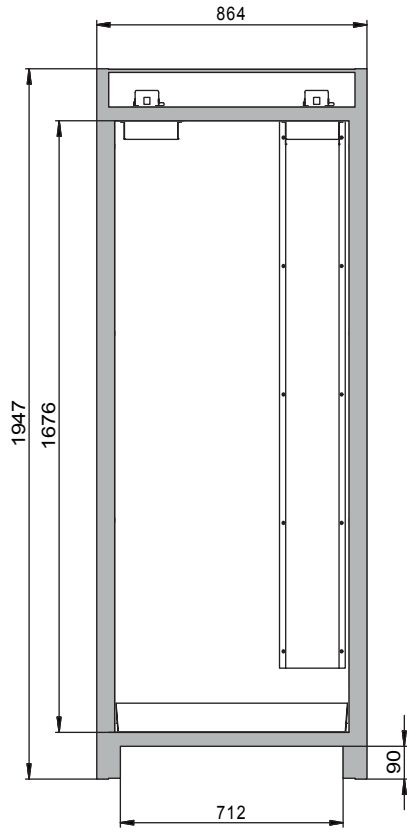

#### Dimensions

Width (external)	864 mm
Depth (external)	620 mm
Height (external)	1947 mm
Width (internal)	750 mm
Depth (internal)	519 mm
Height (internal)	1626 mm

The available internal dimensions can vary depending on the interior equipment package.

#### Weight / Load

Weight without interior equipment	212 kg
Distributed load	531 kg/m <sup>2</sup>
Maximum load	600 kg

#### General Information

Number of doors	1
Door opening angle	90.00°
Depth with open doors	1394 mm
Interior grid dimension	32 mm
Entry width transport base	788 mm
Entry height transport base	90 mm
Customs tariff number	94032080

Front view

Side view

Top view