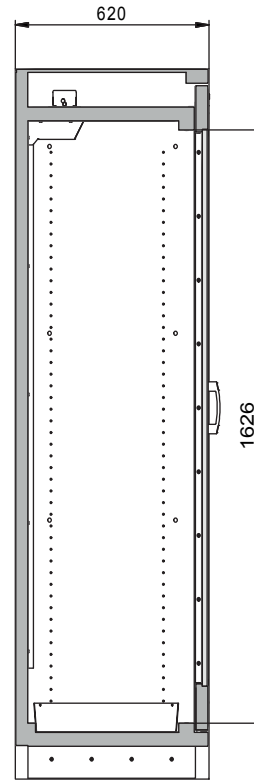

**Dimensions**

Width (external)	864 mm
Depth (external)	620 mm
Height (external)	1947 mm
Width (internal)	750 mm
Depth (internal)	519 mm
Height (internal)	1626 mm

The available internal dimensions can vary depending on the interior equipment package.

**Weight / Load**

Weight without interior equipment	212 kg
Distributed load	531 kg/m <sup>2</sup>
Maximum load	600 kg

**Ventilation**

Extraction air	75 DN
minimum exhaust air quantity 10 times	6 m <sup>3</sup> /h
Pressure drop inside the cabinet	10 Pa

Number of doors	1
Door opening angle	90.00°
Depth with open doors	1394 mm
Interior grid dimension	32 mm
Entry width transport base	788 mm
Entry height transport base	90 mm
Customs tariff number	94032080

Front view

Side view

Top view