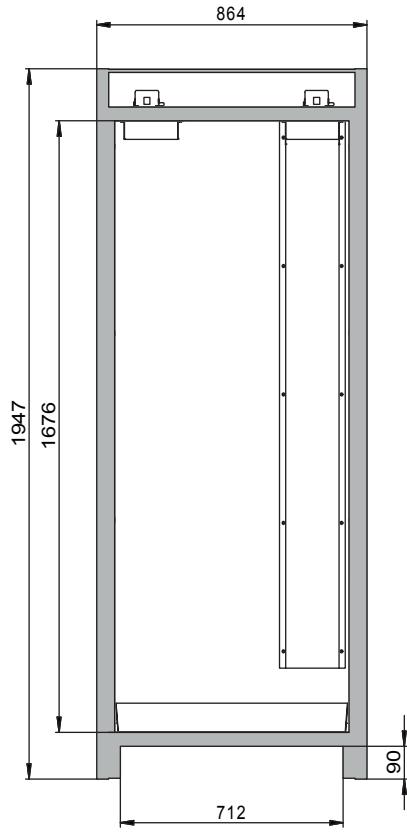

**Dimensions**

Width (external)	864 mm
Depth (external)	620 mm
Height (external)	1947 mm
Width (internal)	750 mm
Depth (internal)	519 mm
Height (internal)	1626 mm

The available internal dimensions can vary depending on the interior equipment package.

**Weight / Load**

Weight without interior equipment	212 kg
Distributed load	531 kg/m <sup>2</sup>
Maximum load	600 kg

**Ventilation**

Extraction air	75 DN
minimum exhaust air quantity 10 times	6 m <sup>3</sup> /h
Pressure drop inside the cabinet	10 Pa

Number of doors	1
Door opening angle	90.00°
Depth with open doors	1394 mm
Interior grid dimension	32 mm
Entry width transport base	788 mm
Entry height transport base	90 mm
Customs tariff number	94032080

Front view

Side view

Top view