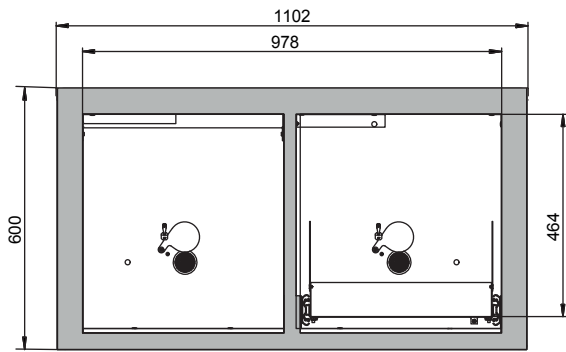

**Dimensions**

<b>Width (external)</b>	1102.00 mm
<b>Depth (external)</b>	502.00 mm
<b>Height (external)</b>	600.00 mm
<b>Width (internal)</b>	979.00 mm
<b>Depth (internal)</b>	382.00 mm
<b>Height (internal)</b>	502.00 mm

The available internal dimensions can vary depending on the interior equipment package.

**Weight / Load**

<b>Weight without interior equipment</b>	160 kg
<b>Distributed load</b>	278.00 kg/m <sup>2</sup>
<b>Maximum load</b>	300 kg

**General Information**

<b>Number of drawers</b>	1
<b>Capacity drawer</b>	10.00 litres
<b>Number of doors</b>	1
<b>Door opening angle</b>	93.00°
<b>Depth with open doors</b>	1025 mm
<b>Customs tariff number</b>	94032080

Front view

Side view

Top view