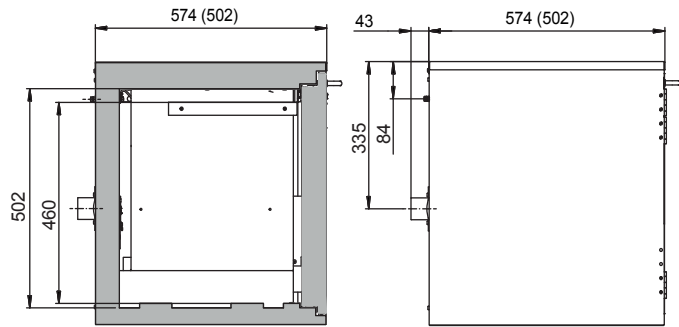

**Dimensions**

<b>Width (external)</b>	1102.00 mm
<b>Depth (external)</b>	502.00 mm
<b>Height (external)</b>	600.00 mm
<b>Width (internal)</b>	979.00 mm
<b>Depth (internal)</b>	382.00 mm
<b>Height (internal)</b>	502.00 mm

The available internal dimensions can vary depending on the interior equipment package.

**Weight / Load**

<b>Weight without interior equipment</b>	160 kg
<b>Distributed load</b>	278.00 kg/m <sup>2</sup>
<b>Maximum load</b>	300 kg

**General Information**

<b>Number of drawers</b>	1
<b>Capacity drawer</b>	10.00 litres
<b>Number of doors</b>	1
<b>Door opening angle</b>	93.00°
<b>Depth with open doors</b>	1025 mm
<b>Customs tariff number</b>	94032080

Front view

Side view

Top view