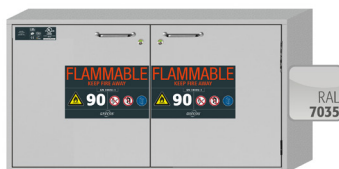

**Safety storage under bench cabinet UB-ST-90  
Model UB90.060.110.050.UL.ST, light grey (RAL 7035)**

**Safe and approved storage of flammable hazardous substances in working areas**

**Function / construction:**

**Dimensions**

<b>Width (external)</b>	1102.00 mm
<b>Depth (external)</b>	502.00 mm
<b>Height (external)</b>	600.00 mm
<b>Width (internal)</b>	979.00 mm
<b>Depth (internal)</b>	382.00 mm
<b>Height (internal)</b>	502.00 mm